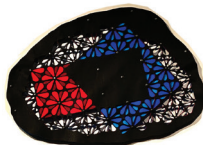

The Gallery at The Summit Hotel

Matt Coors
Tracy Featherstone
Mark Williams

Matt Coors
mattcoors.com
mattcoors@gmail.com

Geode 6, 2018
fabric and snaps
31 x 42 3/4 inches
\$ 750

Geode 4, 2018
fabric and snaps
27 1/2 x 20 3/4 inches
\$ 500

Geode 5, 2018
fabric and snaps
30 1/2 x 28 inches
\$ 750

Geode 2, 2018
fabric and snaps
26 1/2 x 26 1/2 inches
\$ 500

Geode 1, 2018
fabric and snaps
43 1/2 x 30 1/2 inches
\$ 500

Double Geode, 2018
fabric and snaps
diptych- 31 x 47 3/4 inches
\$ 900

Geode 8, 2018
fabric and snaps
28 x 40 inches
\$ 750

Geode 7, 2018
fabric and snaps
28 x 34 inches
\$ 650

Geode 3, 2018
fabric and snaps
27 1/2 x 20 3/4 inches
\$ 500

Mark Williams
www.livepaint.org
livepaint@aol.com

*Large Metallic Yellow Green
Blue Red King's Row*, 2020
screen print on coated paper
46 3/4 x 30 1/2 inches
\$ 700

Large Metallic White Black Amethyst Yellow King's Row, 2020
screen print on coated paper
46 1/4 x 30 3/4 inches
\$ 700